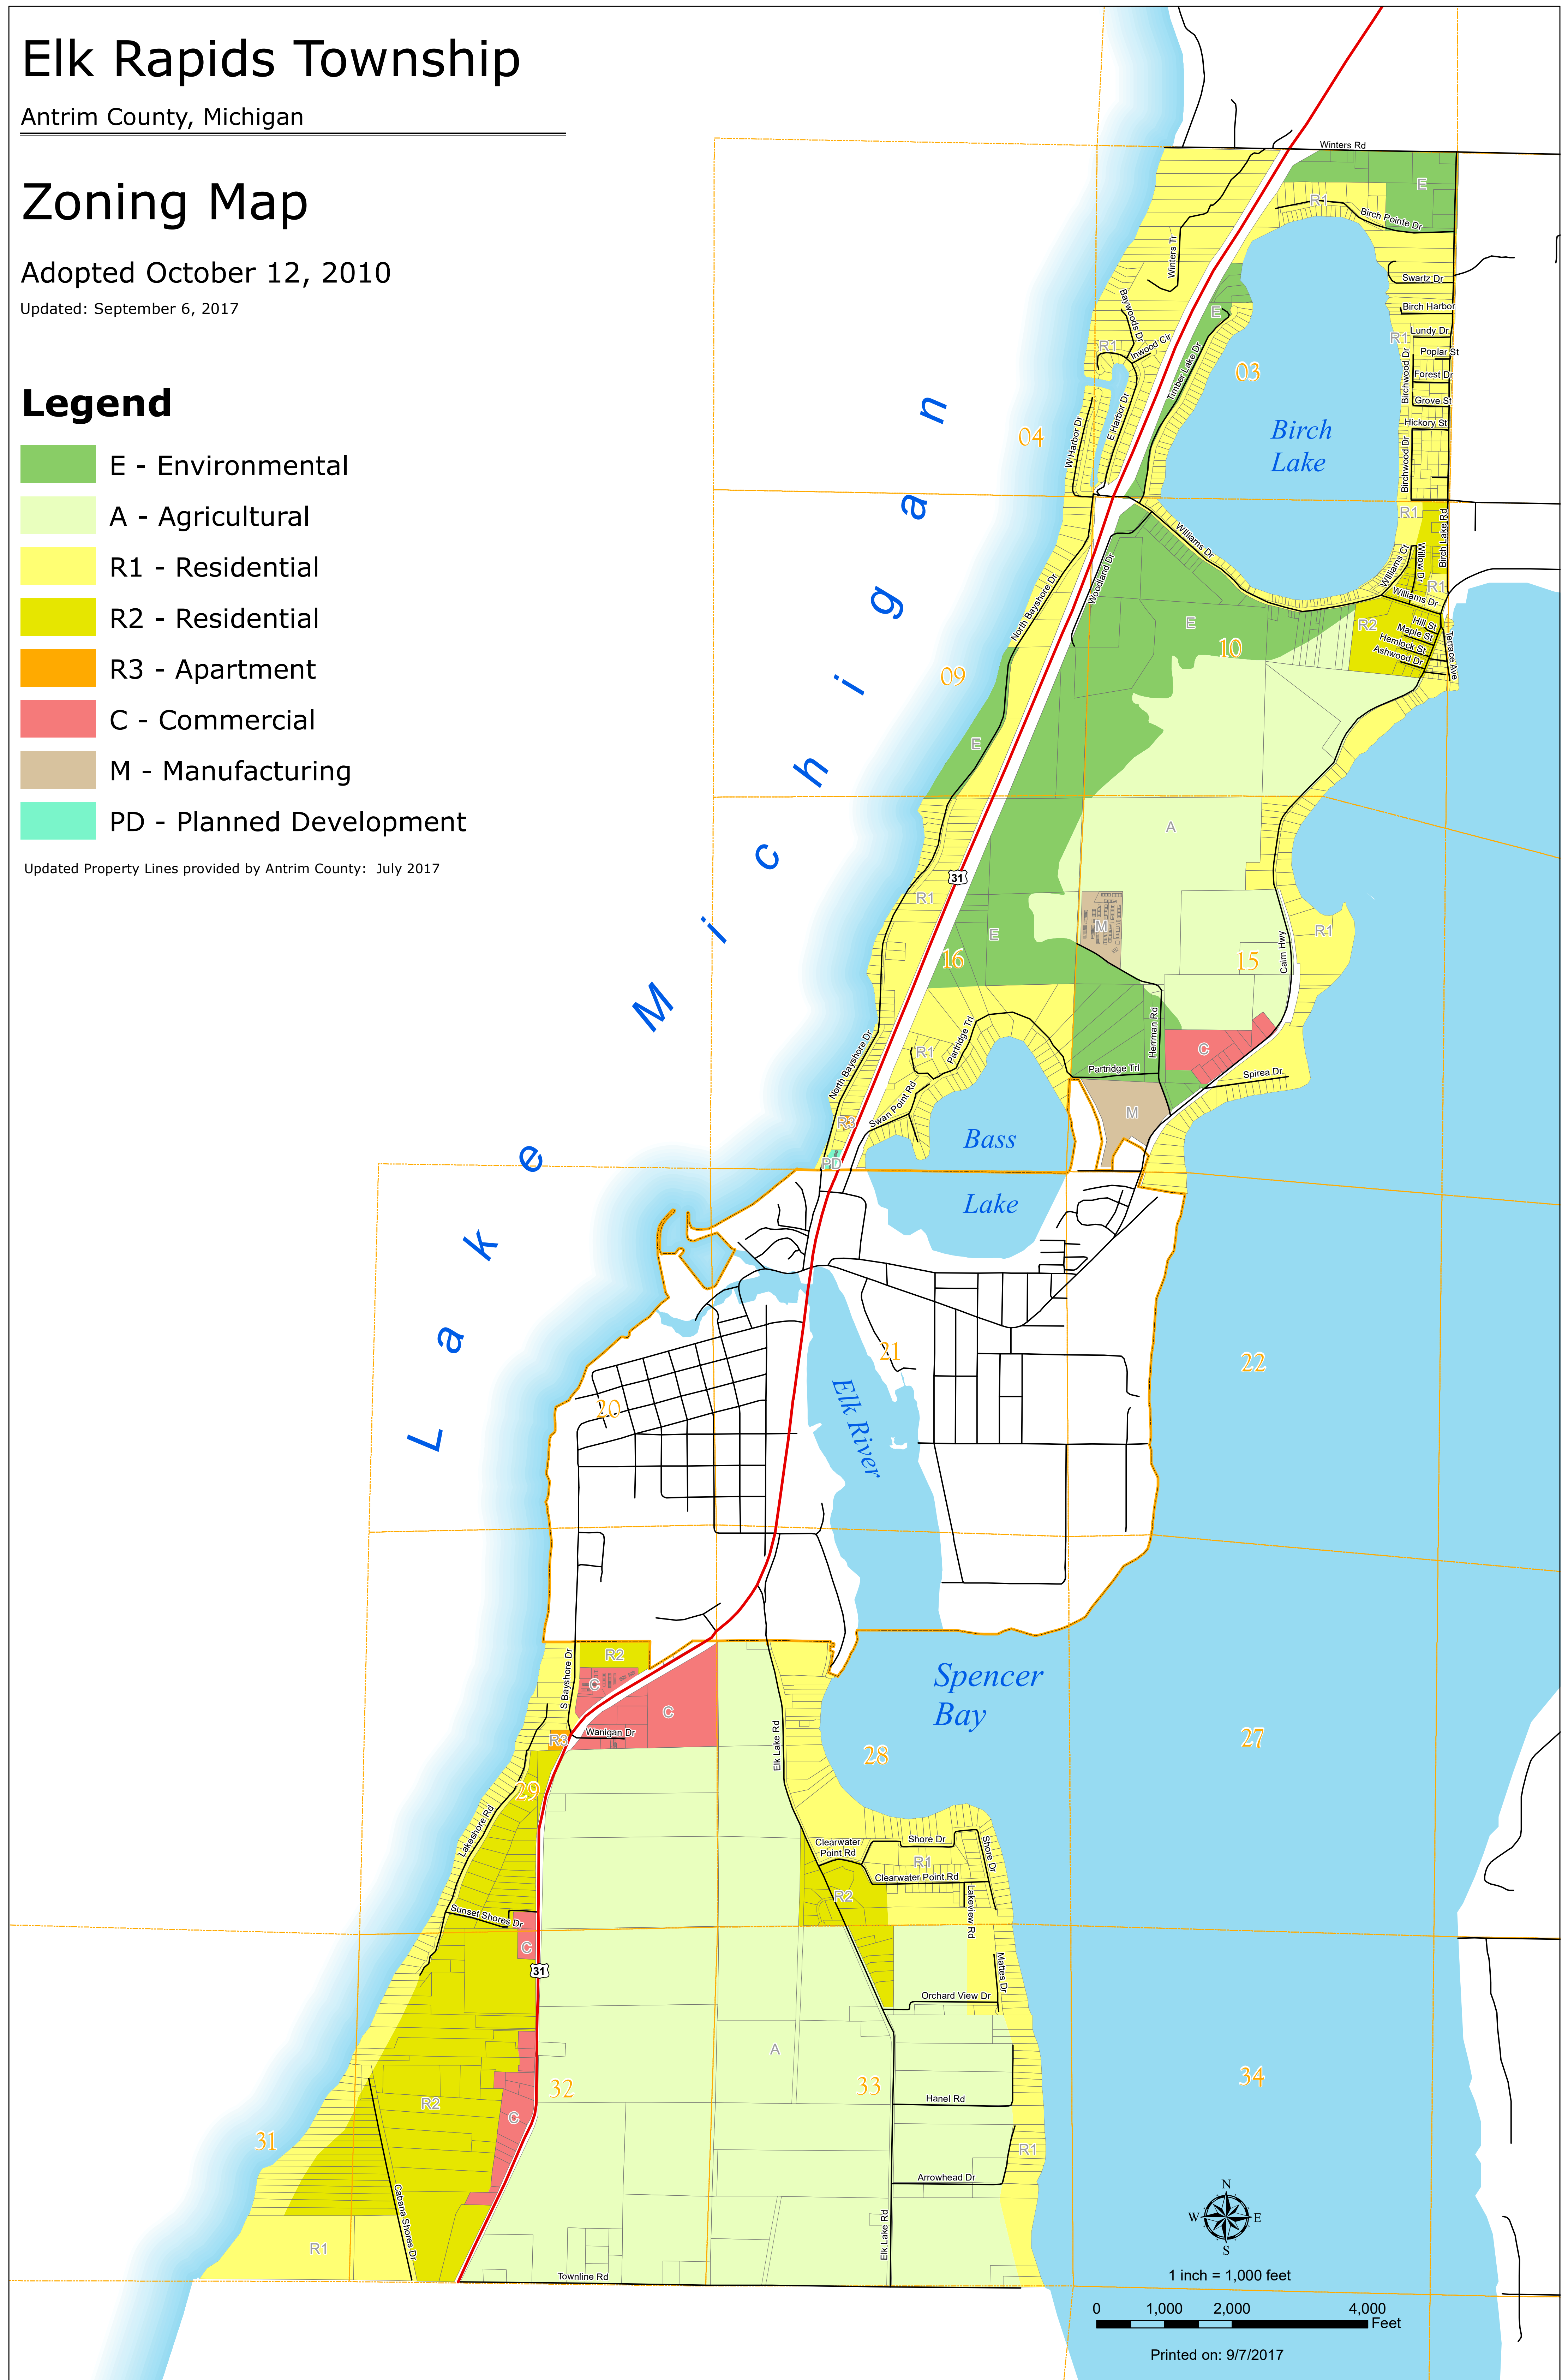

Elk Rapids Township

Antrim County, Michigan

Zoning Map

Adopted October 12, 2010

Updated: September 6, 2017

Legend

- E - Environmental
- A - Agricultural
- R1 - Residential
- R2 - Residential
- R3 - Apartment
- C - Commercial
- M - Manufacturing
- PD - Planned Development

Updated Property Lines provided by Antrim County: July 2017

1 inch = 1,000 feet

Printed on: 9/7/2017