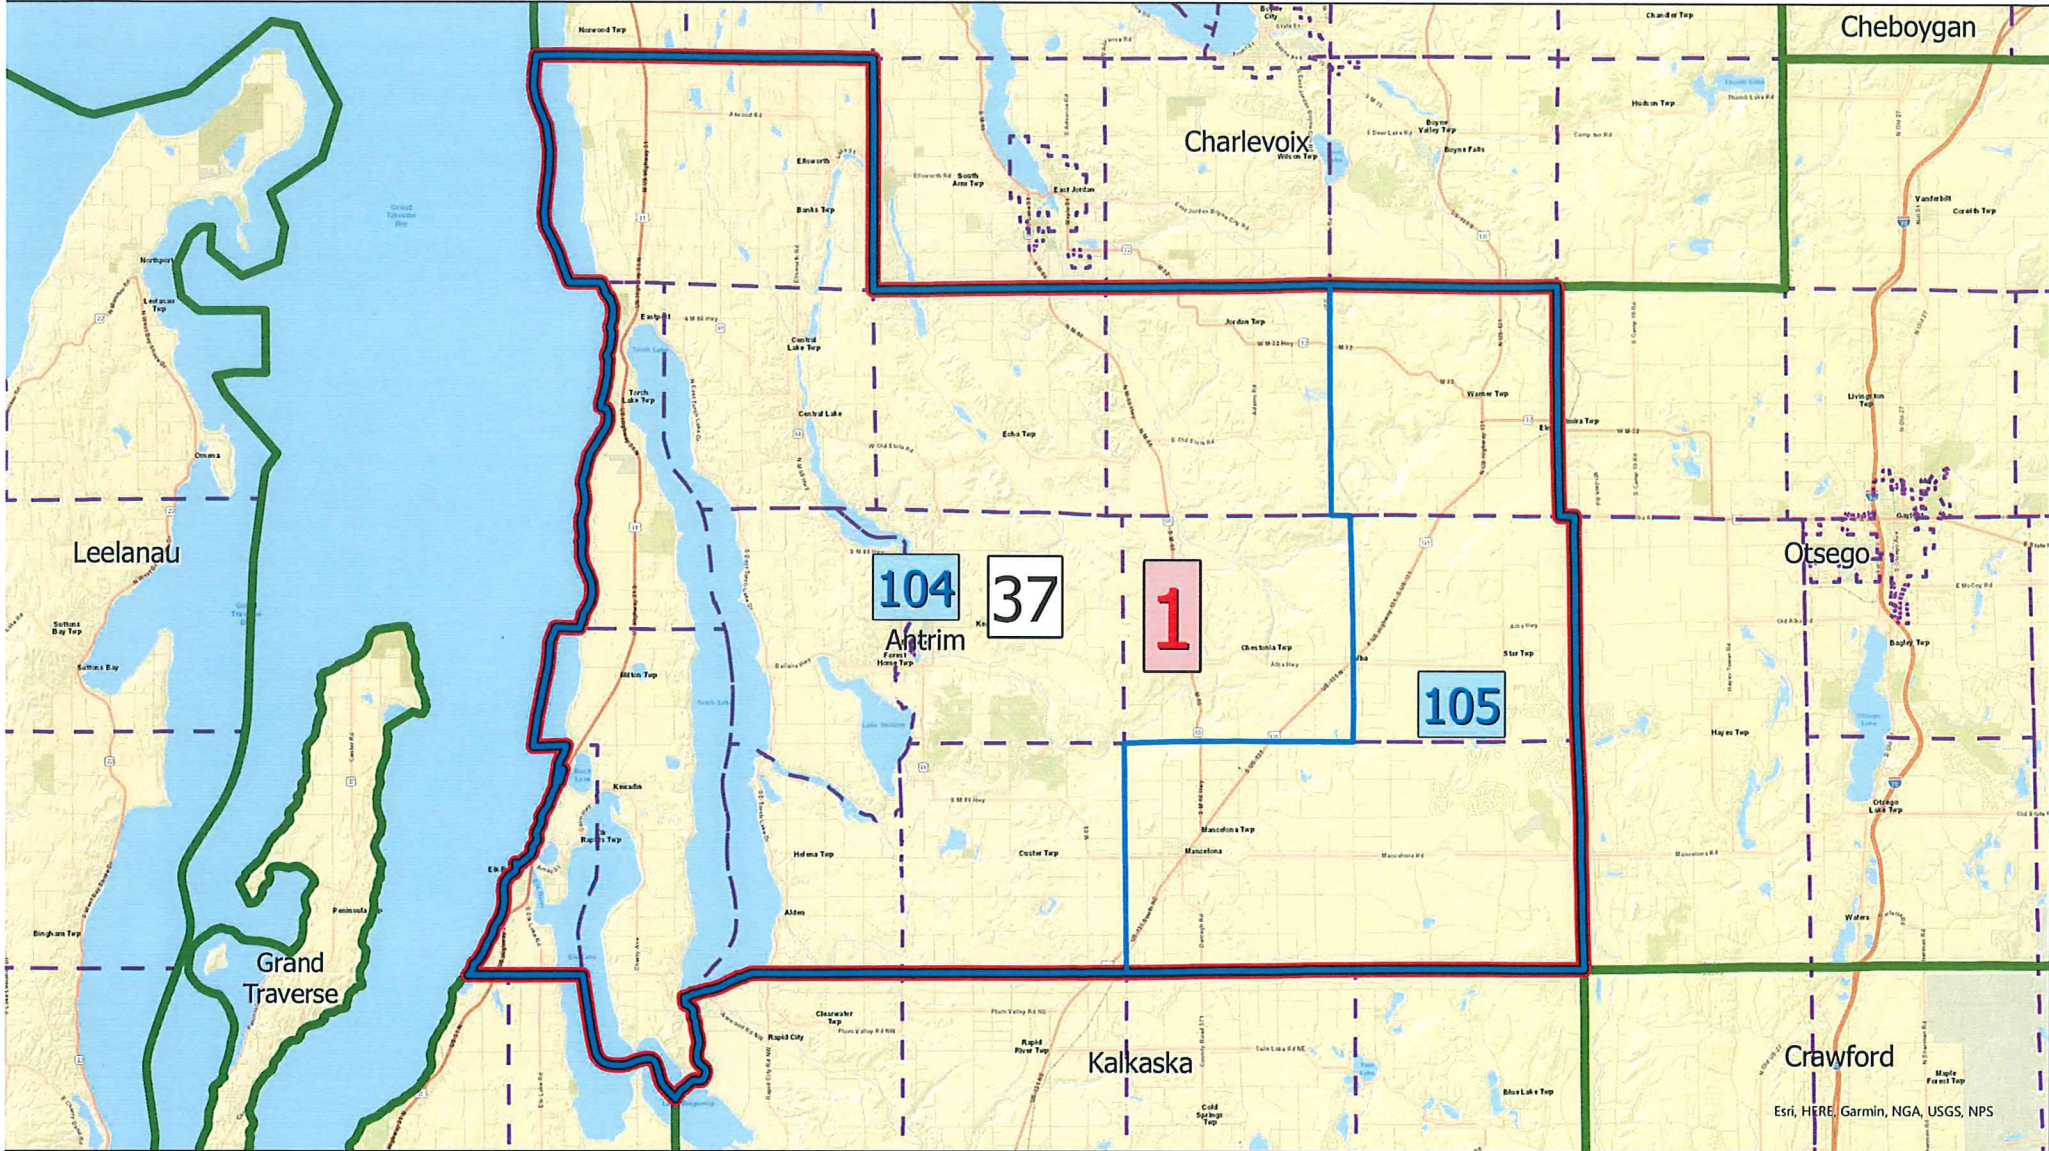

Antrim County, Michigan

All Legislative Districts (Chestnut, Linden, & Hickory Plans)

0 2.25 4.5 9 Miles

Legend for legislative districts and boundaries:

- Congress
- State Senate
- State House
- Counties
- Townships

Esri, HERE, Garmin, NGA, USGS, NPS